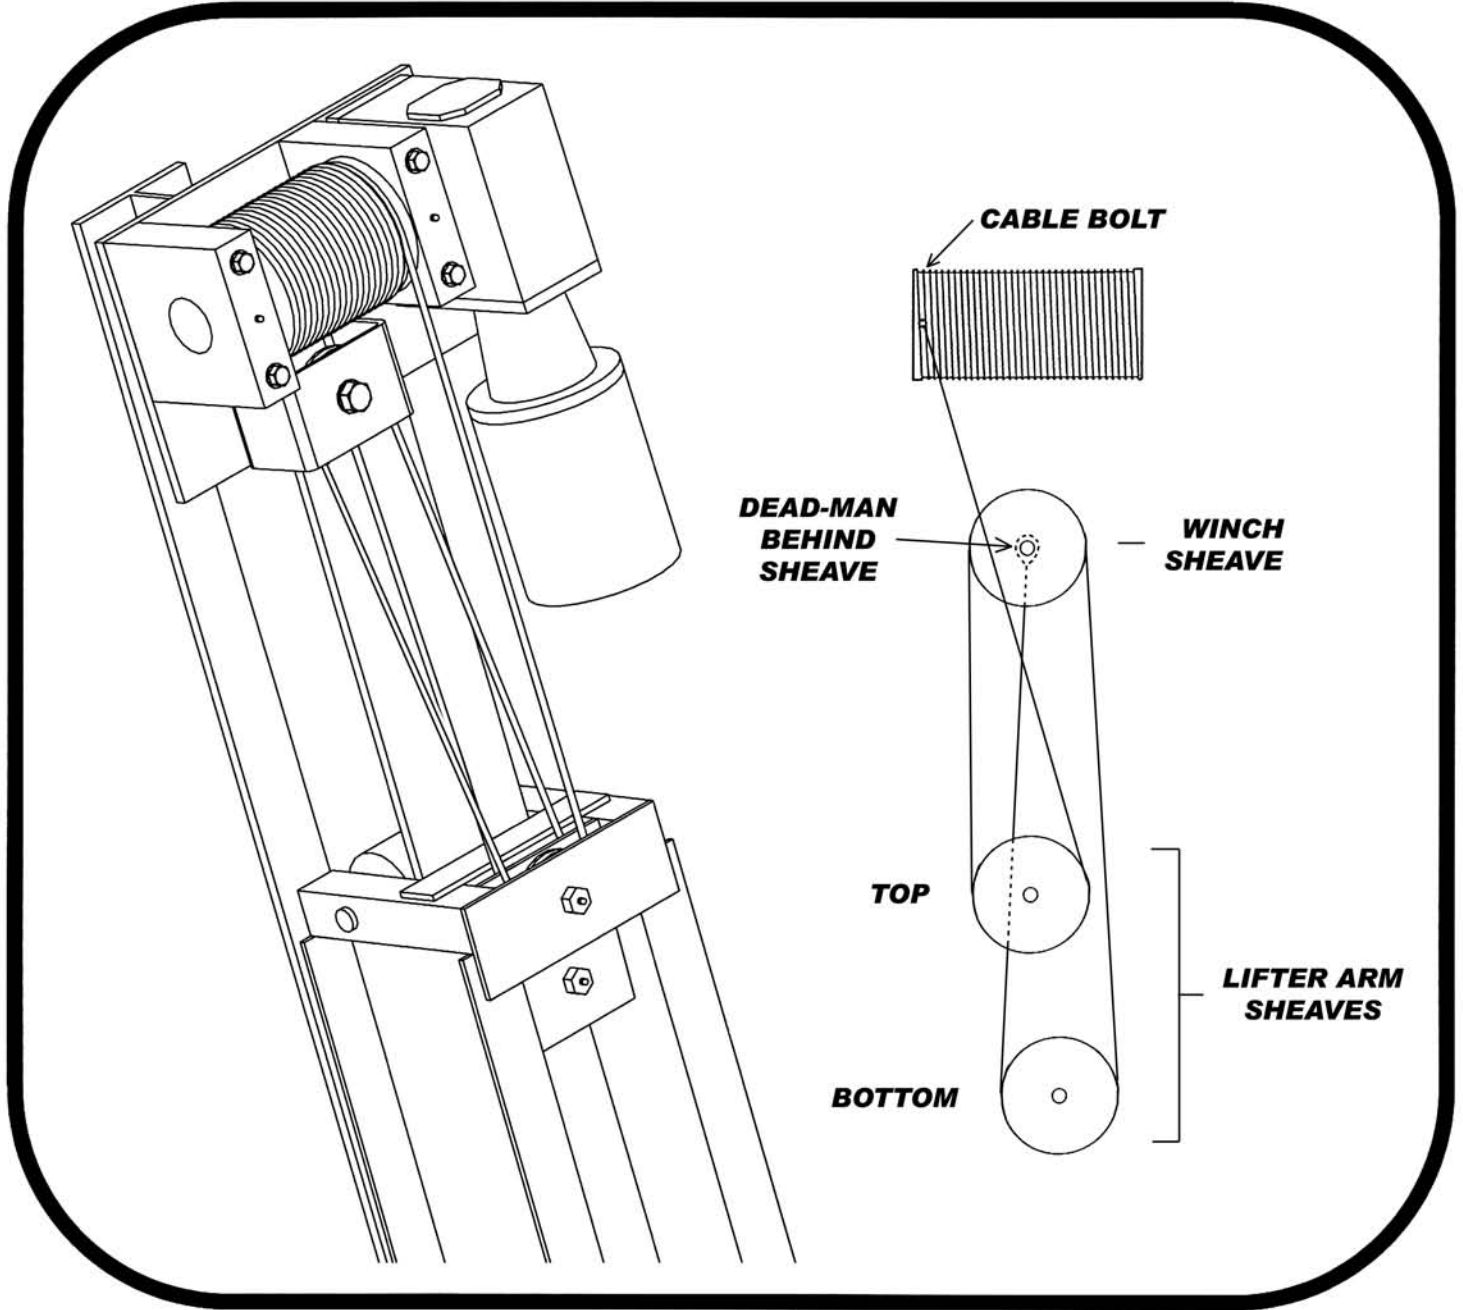

ALUMINUM ELEVATOR

CABLE ROUTING

20,000 lb.

X2

4050 Selvitz Road • Fort Pierce, Florida 34981

(772) 461-4660 1-800-544-0735 Fax (772) 461-2298