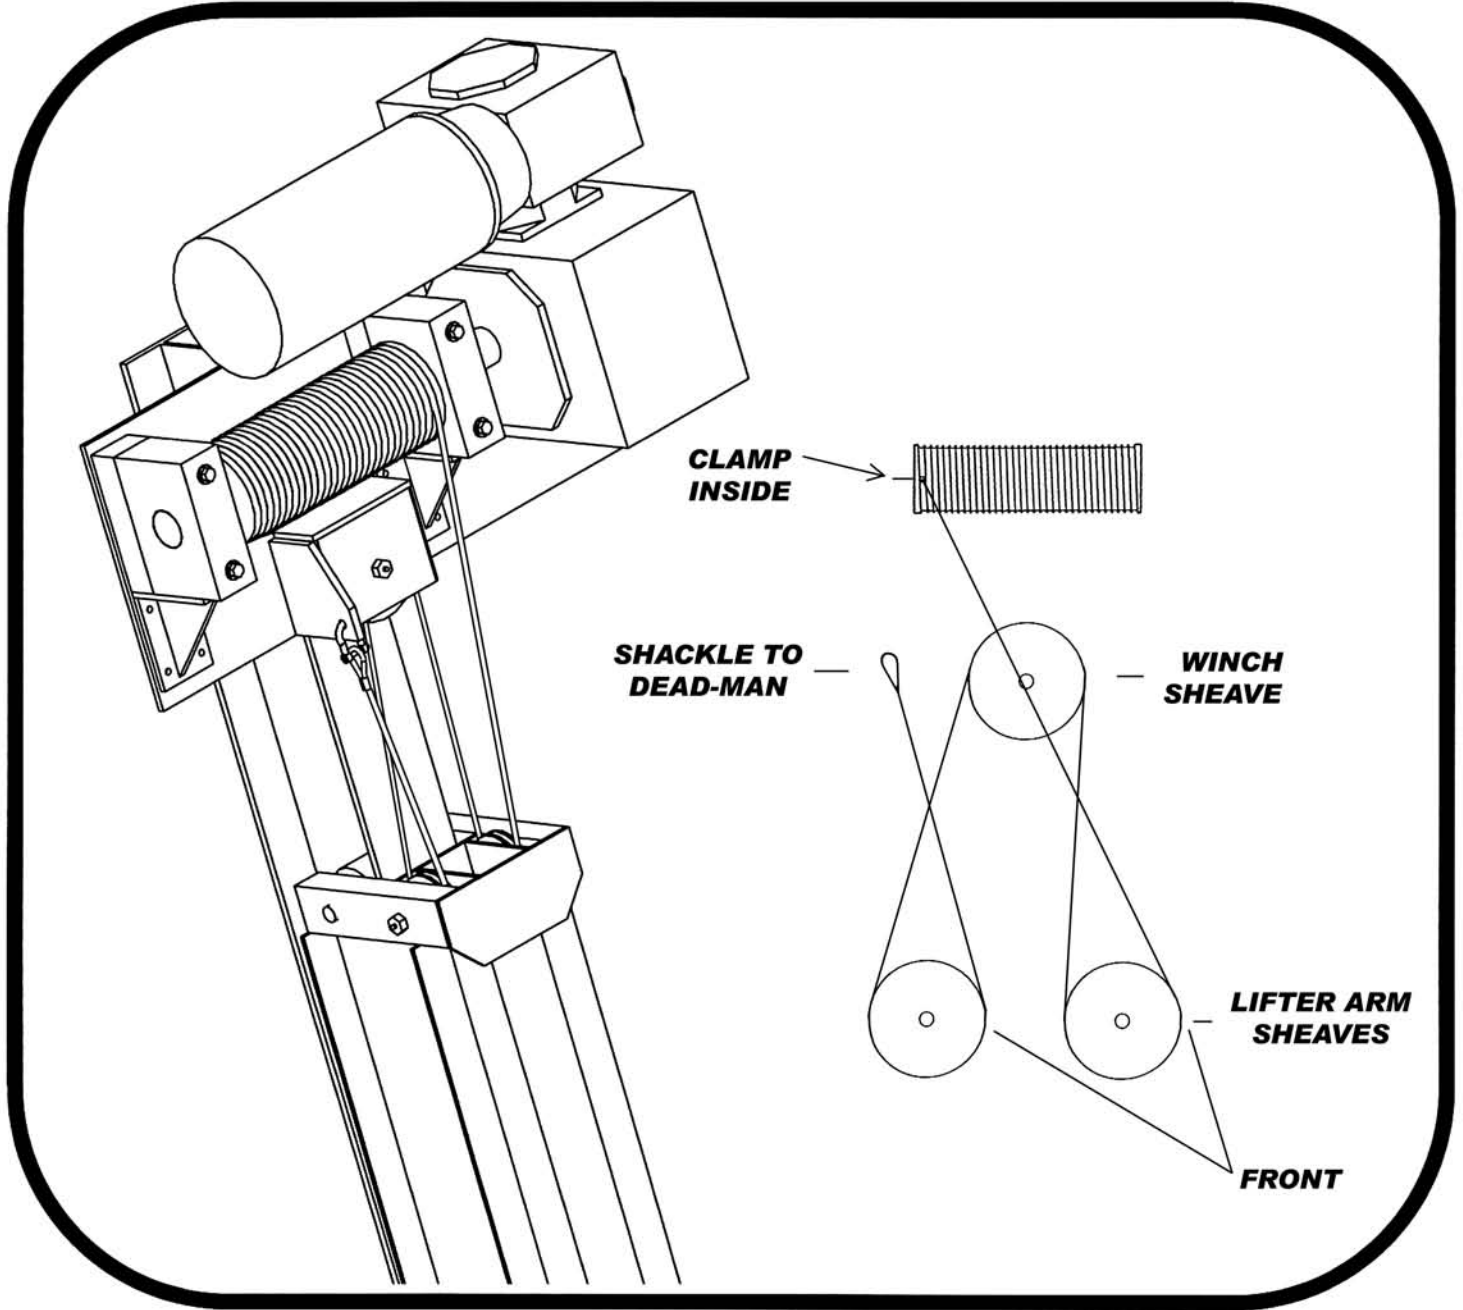

ALUMINUM ELEVATOR

CABLE ROUTING

25,000 lb.

DIRECT DRIVE

4050 Selvitz Road • Fort Pierce, Florida 34981

(772) 461-4660 1-800-544-0735 Fax (772) 461-2298