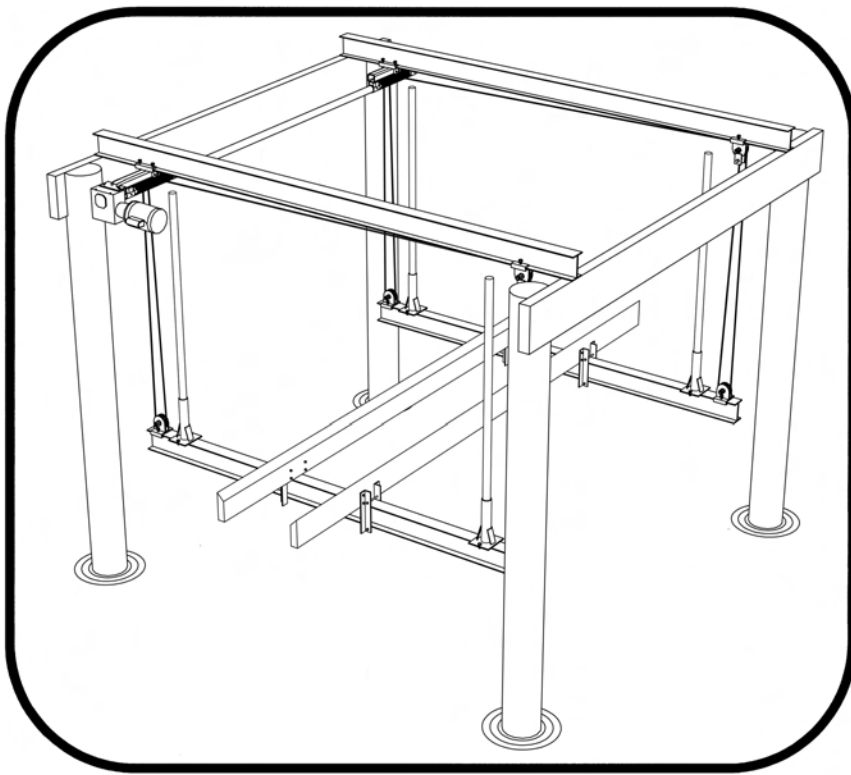

GEAR DRIVE® BOAT HOUSE LIFT

FAST, SAFE, DURABLE AND ALWAYS RELIABLE. THE FIRST AND ONLY TRUE ONE-PIECE SEALED AND MAINTENANCE-FREE DRIVE ON THE MARKET, BROUGHT TO YOU EXCLUSIVELY BY HI-TIDE.

The Hi-Tide Gear Drive Boat House Lift features a fully adjustable design utilizing light weight aluminum making installation quick and simple. All lift capacities include a complete cradle with carpeted wood bunks, aluminum brackets and stainless steel hardware, guide pole brackets and PVC guide poles. Top beams and lifter beams can be field cut for that perfect customized fit and finish.

FEATURES:

- Sealed aluminum Hi-Tide Gear Drive® gear box is standard on this lift for efficient, quiet, and fast performance
- All marine-grade aluminum and stainless steel construction
- Stainless Steel Electric Motors
- Machined aluminum cable winders are standard (extends cable and driveshaft life)
- Greasable aluminum pulleys
- Five -year structural warranty
- Five-year gear box warranty
- Two-year motor warranty
- One-year comprehensive warranty

OPTIONS:

- Remote Control
- Limit Switch
- Center shaft (single motor models only)
- Top Beam Side Pockets

MODEL	CABLE	WINDER	TRAVEL	SPEED	HP WIRE	REQUIRED VOLTS/AMPS	SWITCH	LIFTER BEAM	TOP BEAM	BUNKS	GUIDE POLE WEIGHT PIPE
4K	SINGLE PART SS 1/4" X 25' & 35' W/ THIMBLE	2" X 20" L/R	16'	40"/MIN	1 HP (25') 14/5	110V/15A 220V/15A	MOM. TOGGLE	6" X 12'	6" X 14'	2" X 8" X 12' WOOD	2" X 6'-8" 1-1/2" X 50"
8K	2-PART SS 1/4" X 35' & 45' W/ THIMBLE	2" X 20" L/R	8'	20"/MIN	1 HP (25') 14/5	110V/15A 220V/15A	MOM. TOGGLE	6" X 13'	6" X 15'	2" X 8" X 12' WOOD	2" X 6'-8" 1-1/2" X 50"
8K 2-MOTOR	SINGLE PART SS 5/16" X 25' W/ THIMBLE	2" X 16" STD.	23'	40"/MIN	(2) 1 HP (25') 14/5	220V/15A	MOM. TOGGLE	6" X 13'	6" X 15'	2" X 8" X 12' WOOD	2" X 6'-8" 1-1/2" X 50"
10K 2-MOTOR	2-PART SS 1/4" X 45' W/ THIMBLE	2" X 16" STD.	13'	20"/MIN	(2) 1/2 HP (25') 14/5	110V/15A 220V/15A	MOM. TOGGLE	6" X 13'	6" X 15'	2" X 8" X 12' WOOD	2" X 6'-8" 1-1/2" X 50"